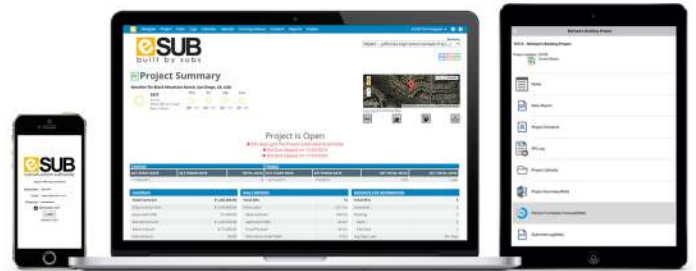

Field Works Mobile App

**STAY CONNECTED
EVEN WHEN YOU CAN'T**

No Internet connection available? Not a problem. With the eSUB Field Works Mobile App, you can create Daily Reports, snap photos or jot notes via your Apple® or Android® device. When an Internet connection is secured, all notes will port to any assigned project or document within eSUB. You can also launch to the full web application directly within your Field Works App.

MANAGEMENT AT YOUR FINGERTIPS

- ENTER DAILY REPORTS & PUSH TO TIME SHEETS
- ADD CREWS, SUBCONTRACTORS, MATERIALS, EQUIPMENT & FIELD NOTES
- SHARE REAL-TIME INFO (PLANS, PHOTOS CONTRACTS, SPECS) WITH OFFICE & FIELD USERS
- SEARCH, CALL, TEXT, AND EMAIL PROJECT TEAM MEMBERS
- WORK OFFLINE; PERMISSION-BASED SECURITY
- EASY TO USE INTERFACE
- CAPTURE PHOTOS AND ANNOTATE FROM THE FIELD